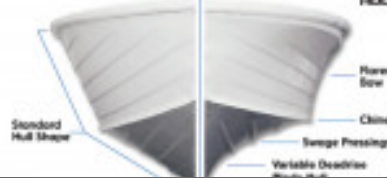

CHALK CHEESE

BLADE HULL